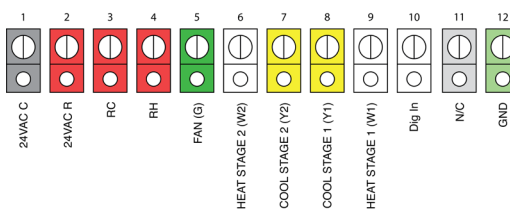

THERMOSTAT QUICK START GUIDE

1 Wiring Diagrams

Fan Coil 2 Pipe

Fan Coil 4 Pipe

Standard HVAC

Heat Pump