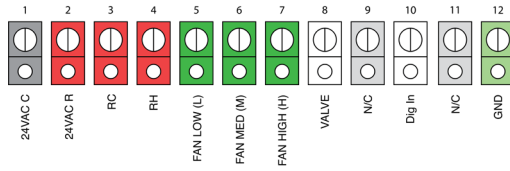

THERMOSTAT QUICK START GUIDE

1 Wiring Diagrams

Fan Coil 2 Pipe

Fan Coil 4 Pipe

Standard HVAC

Heat Pump