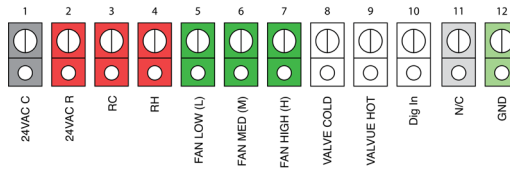

THERMOSTAT QUICK START GUIDE

1 Wiring Diagrams

Fan Coil 2 Pipe

Fan Coil 4 Pipe

Standard HVAC

Heat Pump